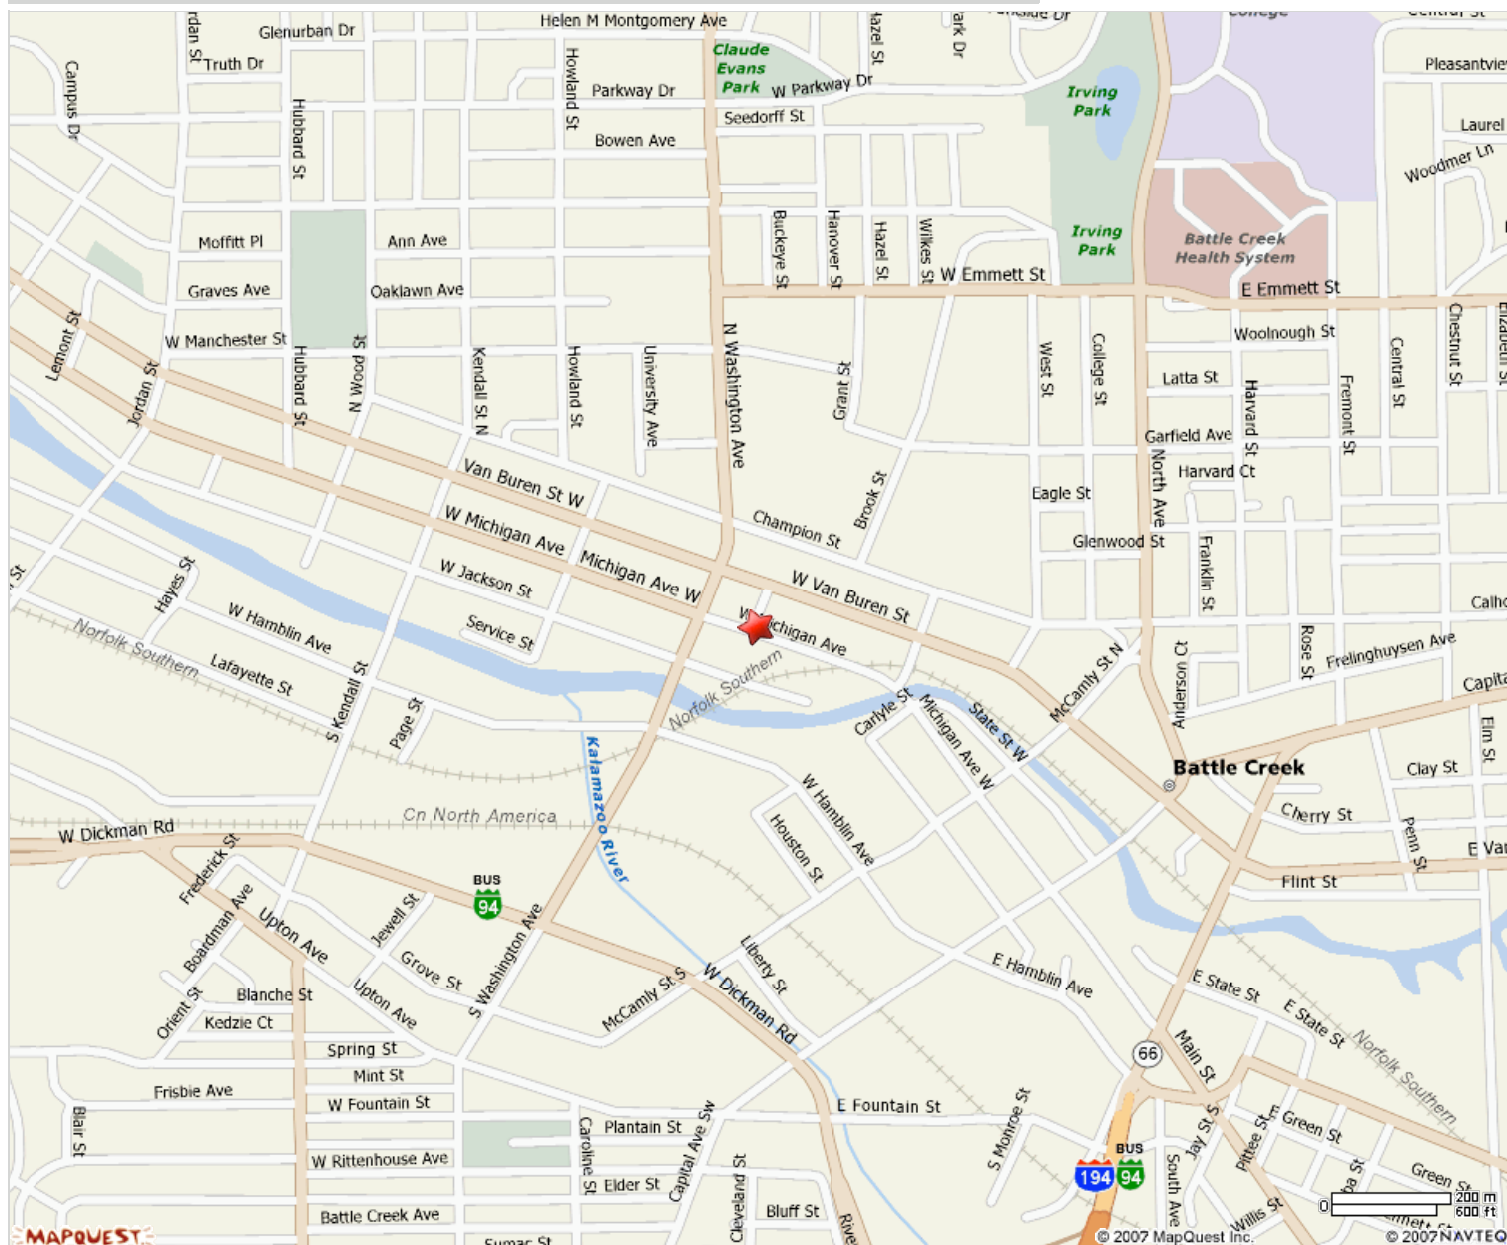

Sorry! When printing directly from the browser your map may be incorrectly cropped. To print the entire map, try clicking the "Printer-Friendly" link at the top of your results page.

★ Burnham Brook Ctr:

269-966-2566
200 Michigan Ave W
Battle Creek, MI 49017, US

Sorry! When printing directly from the browser your map may be incorrectly cropped. To print the entire map, try clicking the "Printer-Friendly" link at the top of your results page.